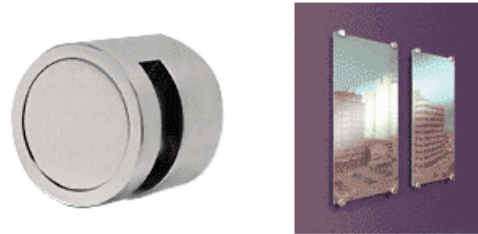

COLOR-Lite Accessories

Standoff Post

Edge Grip Post

Air System

J-Mold