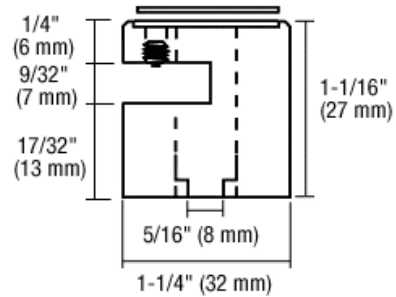

COLOR-Lite Accessories

Standoff Post

Edge Grip Post

Air System

J-Mold