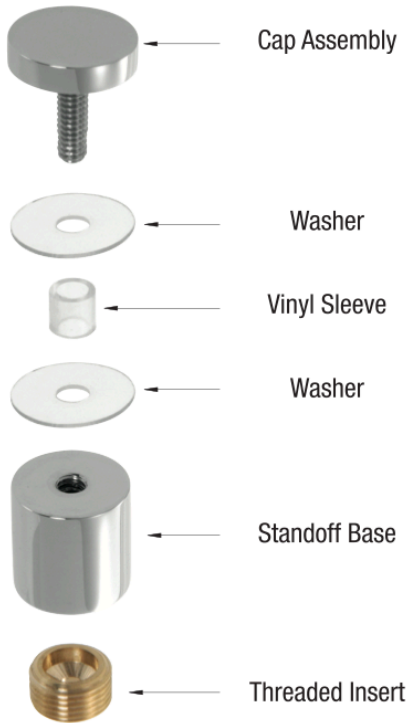

COLOR-Lite Accessories

Standoff Post

Edge Grip Post

Air System

J-Mold