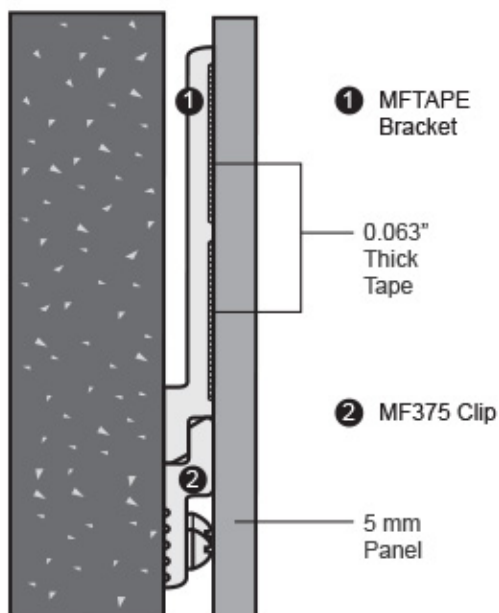

COLOR-Lite Accessories

Standoff Post

Edge Grip Post

Air System

J-Mold